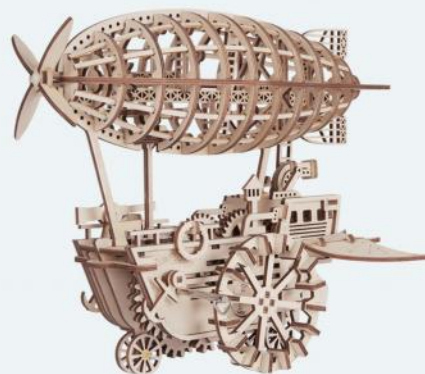

LK702 / Air Vehicle

Assembled size: 300 x 215 x 250 mm (L x W x H)

Package size: 370 x 250 x 50.5 mm (L x W x H)

Wood pieces: 229 pcs