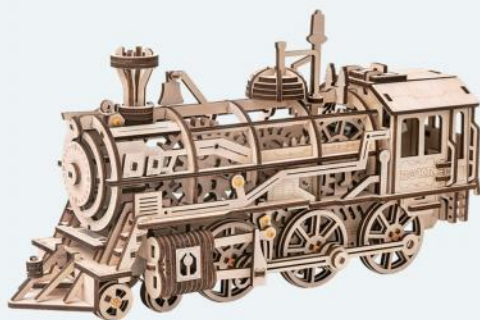

Package size: 317x233x39 mm (L x W x H)

Wood pieces: 420 pcs

LK601 / Vitascope

Assembled size: 230 x 133 x 255 mm (L x W x H)

Package size: 320 x 235 x 51 mm (L x W x H)

Wood pieces: 183 pcs

26

LK701 / Locomotive