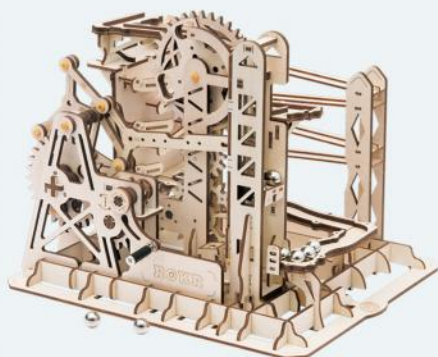

6

LG503 / Marble Explorer

Assembled size: 255 x 229 x 204 mm (L x W x H)

Package size: 318 x 234 x 48 mm (L x W x H)

Wood pieces: 260 pcs