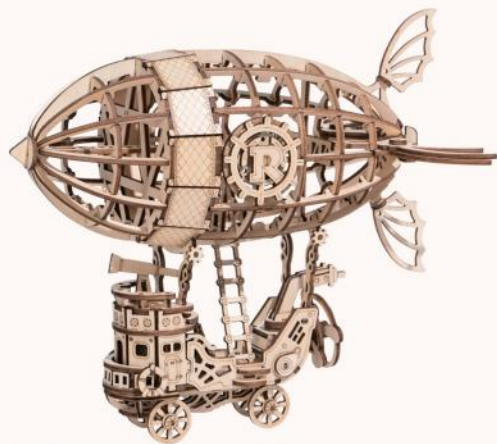

It would be the most fashionable lifestyle and stay by your side when you are working or studying.

Rolife

Laser cutting

8+

TG407 / Airship

Assembled size: 180 x 125 x 165 mm (L x W x H)

Package size: 229 x 155 x 11.6 mm (L x W x H)

Wooden pieces:176pcs