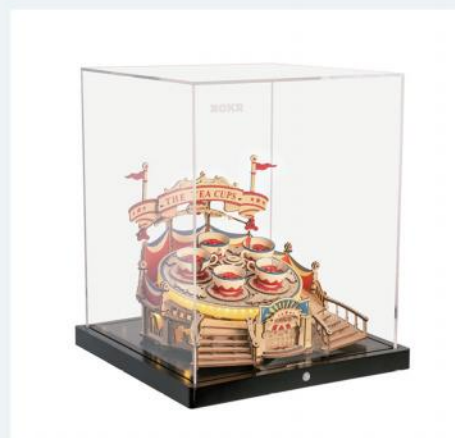

Assembled size: 224 x 197 x 185 mm (L x W x H)

Package size: 317 x 233 x 63.5 mm (L x W x H)

Wood pieces: 280 pcs

Showcase of for Parachute

Assembled size: 263 x 263 x 348mm (L x W x H)

Display Model No: EA01Z

Wing the music box,listen to the beautiful tunes.

Laser cutting

Music

14+

Showcase of for Swing Ride

Assembled size: 263 x 263 x 318 mm(L x W x H)

Display Model No: EA02Z

Showcase of for Tilt-A-Whirl