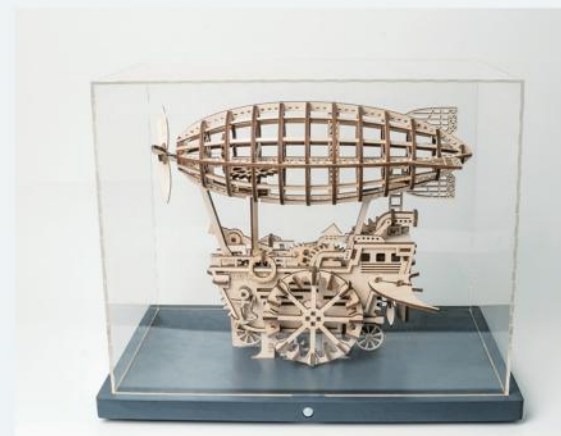

Showcase of Cruiser motorcycle

Assembled size: 396 x 198 x 211mm (L x W x H)
Display Model No: LK504Z

Showcase of Vitascope

Assembled size: 358 x 234 x 294 mm(L x W x H)
Display Model No: LK601Z

Gear drive.

Laser cutting

14+

**Showcase of Locomotive**

Assembled size: 426 x 206 x 272 mm(L x W x H)
Display Model No: LK701Z

**Showcase of Air Vehicle**

Assembled size: 386 x 258 x 302 mm (L x W x H)
Display Model No: LK702Z