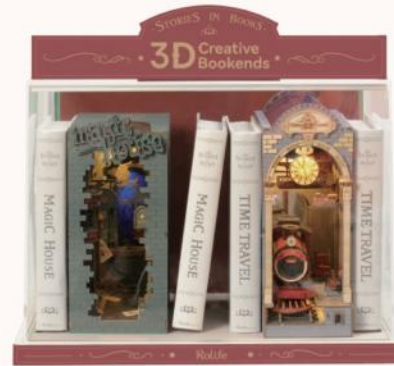

DIY

LED

14+

Showcase of 3D Creative Bookends

Assembled size: 495 x 355 x 415 mm(L x W x H)

Display Model No: TGB01, TGB02

Showcase of 3D Creative Bookends

Assembled size: 338 x 173 x 232 mm(L x W x H)