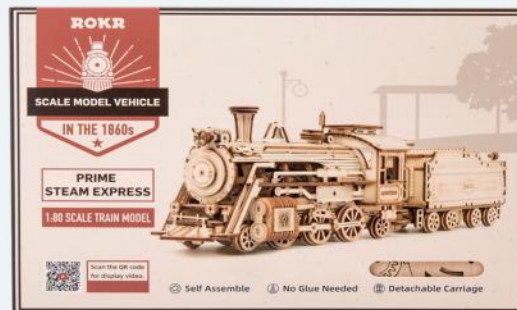

Laser cutting

14+

MC501/Prime Steam Express

Assembled size: 307 x 67 x 82 mm (L x W x H)

Package size: 228.5 x 153.5 x 12 mm (L x W x H)

Wood pieces: 308 pcs

12