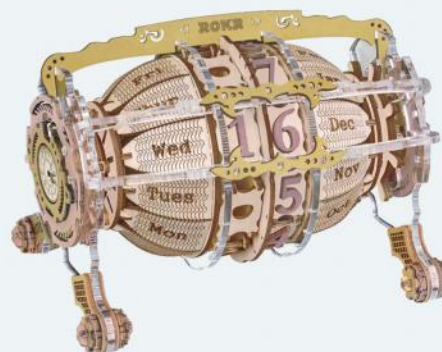

LC801/Time Engine Calendar

Assembled size: 215 x 145 x 146 mm (L x W x H)

Package size: 306 x 229 x 26 mm (L x W x H)

Wood pieces: 250 pcs