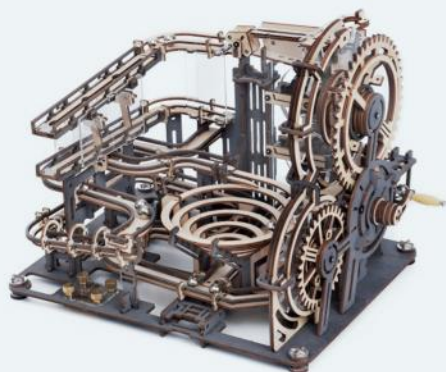

Gear drive.

Laser cutting

14+