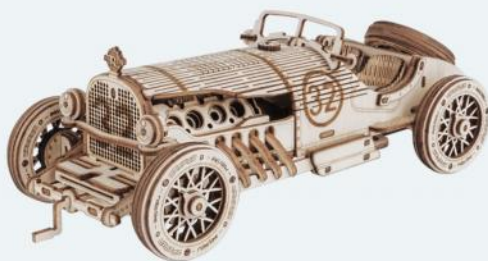

MC401/Grand Prix Car

Assembled size: 189 x 80 x 60 mm (L x W x H)

Package size: 228.5 x 153.5 x 12 mm (L x W x H)

Wood pieces: 220 pcs