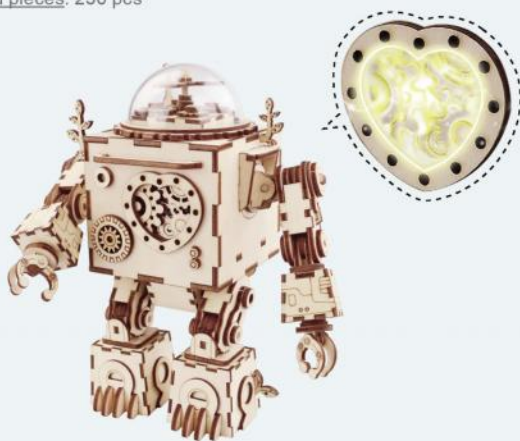

Wood pieces: 236 pcs

AMK62/Romantic Carousel

Assembled size: 170 x 170 x 235 mm (L x W x H)

Package size: 397 x 233 x 51 mm (L x W x H)

Wood pieces: 384 pcs

AM601 / Orpheus

Assembled size: 150 x 92 X 185 mm (L x W x H)