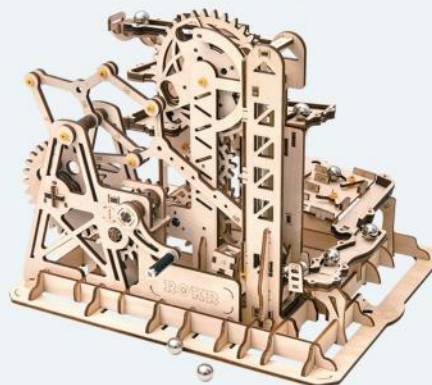

Wood pieces: 239 pcs

6

LG503 / Marble Explorer

Assembled size: 255 x 229 x 204 mm (L x W x H)

Package size: 318 x 234 x 48 mm (L x W x H)

Wood pieces: 260 pcs

LG504 / Marble Climber

Assembled size: 255 x 229 x 204 mm (L x W x H)

Package size: 318 x 234 x 48 mm (L x W x H)

Wood pieces: 233 pcs

Gear drive.

Laser cutting

14+

Showcase of Marble Run

Assembled size: 291 x 266 x 240mm(L x W x H)

Display Model No: LG501Z, LG502Z