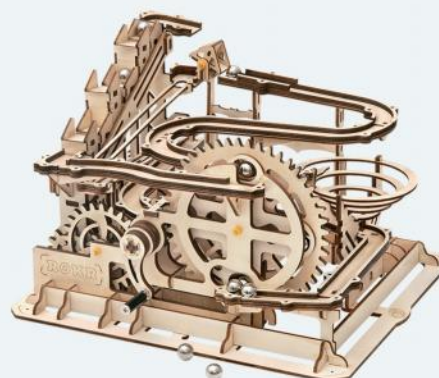

LG501 / Marble Parkour

Assembled size: 255 x 235 x 185 mm (L x W x H)

Package size: 318 x 234 x 48 mm (L x W x H)

Wood pieces: 254 pcs