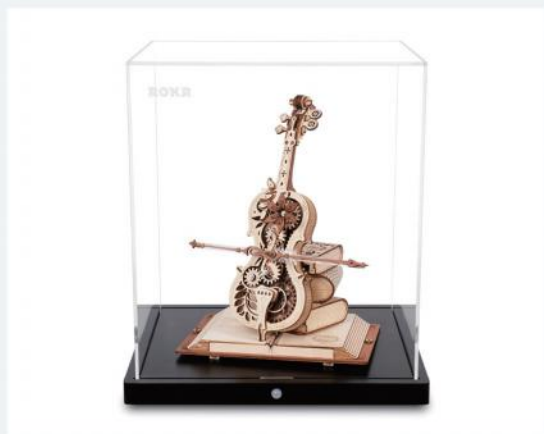

Package size: 192 x 271 x 73 mm (L x W x H)

Wood pieces: 221 pcs

Wing the music box,listen to the beautiful tunes.

Laser cutting

Music

14+

Showcase of for Magic cello

Assembled size: 273 x 229 x 303 mm(L x W x H)