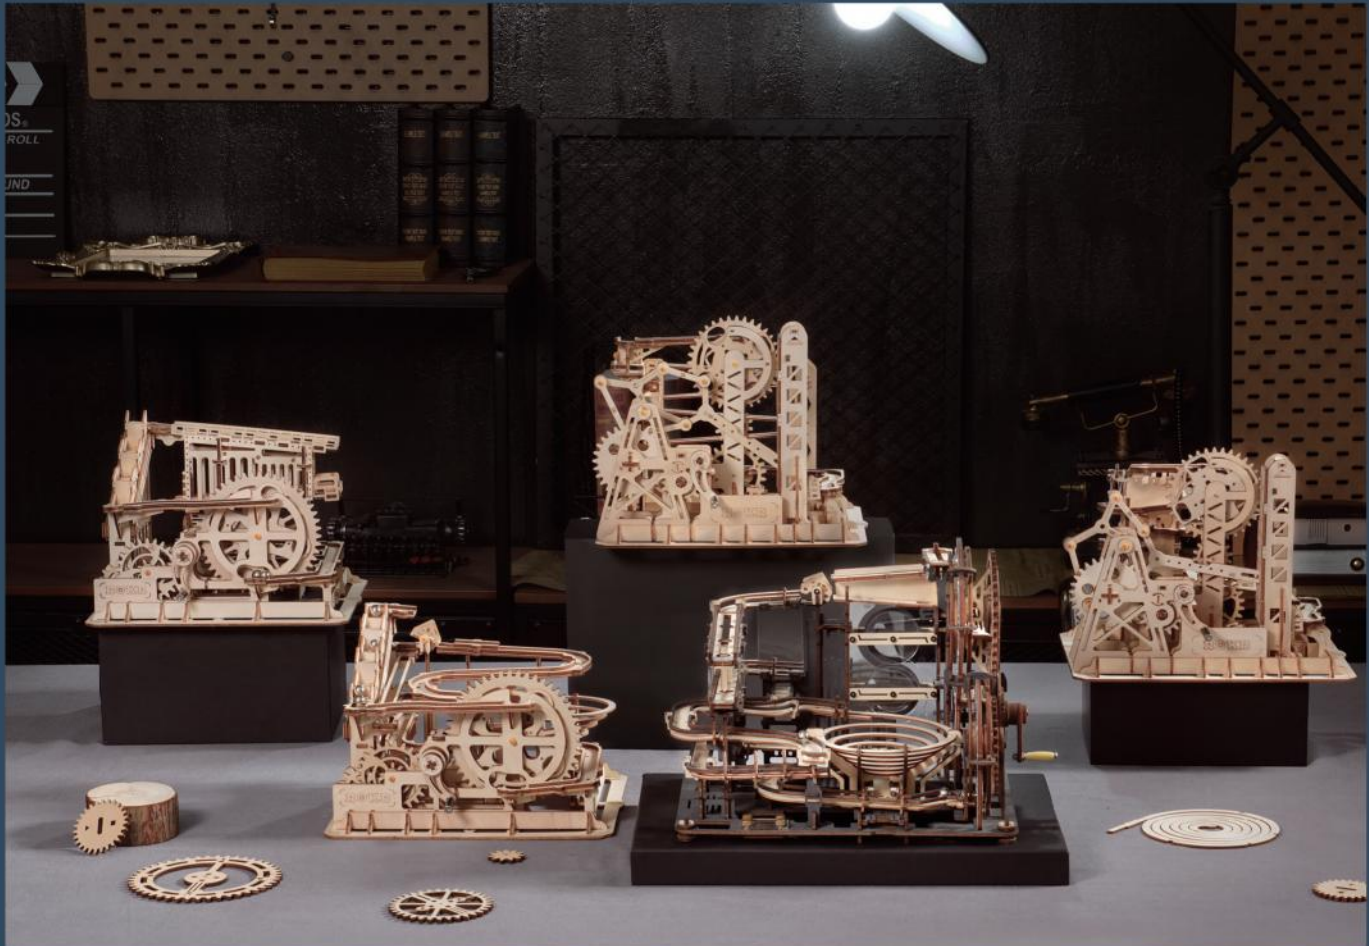

Rolife

Creative Lifestyle Here

- 42 Stories in Books
- 45 Super Store
- 50 DIY Miniature Houses
- 59 Modern 3D Wooden Puzzle
- 68 Myterious World

Be Creative And To Shock

- 75 Classical 3D Wooden Puzzle

ROKR

It integrates the beauty of machinery and scientific exploration to meet the eager-to-learn spirit of the intellectual enthusiasts who advocate science and technology, freedom and creativity. They are the most popular products of ROBOTIME globally.

MARBLE RUN | 14+

It is a creative 3D wooden puzzle designed for adults and teenagers. We select primary design which can best embody the beauty of machines. This series of products are all gear drive which is the most widely used mechanical rotation mode. We believe it is the coolest decoration in your study and hope it could give you inspiration while balls rolling.

ROKR MC series is inspired by the vehicle evolution back to the 19th century, including four typical vehicle models at that time. They are designed with exquisite details into mini scale models, at the same time, retain the complicated structures of original. From steaming railways to wild highway racing, let MC models lead you to experience the epic history of the vehicle advancement. Self-assembly, scale model, replica of classic vehicles, detailed structures.