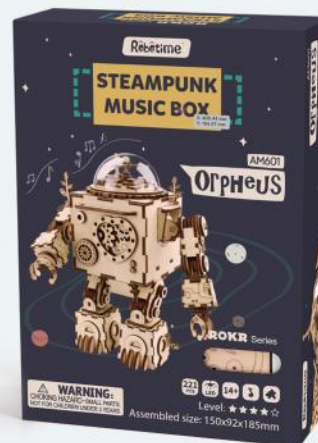

Wood pieces: 236 pcs

AMK62/Romantic Carousel

Assembled size: 170 x 170 x 235 mm (L x W x H)

Package size: 397 x 233 x 51 mm (L x W x H)

Wood pieces: 384 pcs

AM601 / Orpheus

Assembled size: 150 x 92 X 185 mm (L x W x H)

Package size: 192 x 271 x 73 mm (L x W x H)

Wood pieces: 221 pcs

Wing the music box,listen to the beautiful tunes.

Laser cutting

Music

14+

Showcase of for Magic cello

Assembled size: 273 x 229 x 303 mm(L x W x H)