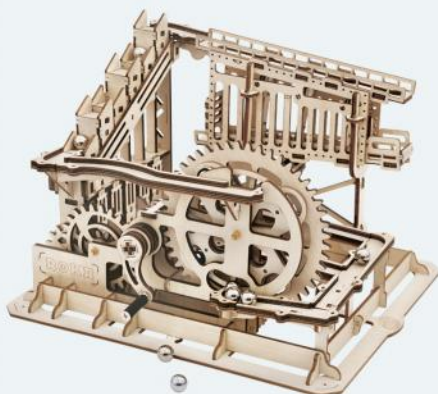

Package size: 318 x 234 x 48 mm (L x W x H)

Wood pieces: 254 pcs

Gear drive.

Laser cutting

14+

LG502 / Marble Squad

Assembled size: 255 x 235 x 185 mm (L x W x H)

Package size: 318 x 234 x 48 mm (L x W x H)